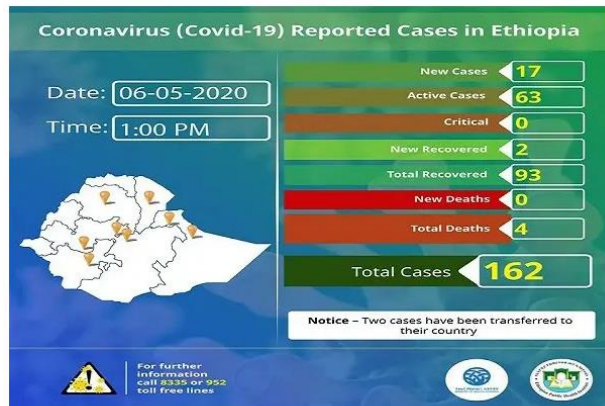

COVID19 and Ethiopia

As of 6 May, Ethiopia had few cases of COVID19 (162) and very few deaths (4). The Ethiopian Government took early and swift action to close schools, colleges, and universities; promote social distancing; restrict entry to the country by foreigners; and require non-essential government employees to work from home. However, we are concerned because the Ethiopian culture is built on regularly visiting your relatives, frequently buying food and supplies from small shops, and generally hanging out with one's friends. All of this means lots of interactions between lots of people.

Ethiopia Coronavirus update on May 6. Infographics : MoH

in order to ensure the country has enough food in the fall. We hope the Government acted quickly enough to contain this potentially devastating disease.

Fundraising this summer

While this is a time of hardship for all of us as we find our way through the pandemic, should circumstances allow, please consider a donation to the EEF knowing that when Ethiopia emerges from its own lockdown, students will go back to school and we will be there to support them. Donations can be made by going to www.ethiopianeducationfund.org and clicking on the "Donate" button. A subscription of $30 per month ($360 per year) supports a student in grade school and her family; $40 per month ($480 per year) supports a college or university student. Every donation reaches students who are inspired by your support and who desperately want to succeed. You can also send checks to the address at the bottom of the page. And contact us to order our fresh roasted Ethiopian coffee from Olympic Crest in Olympia!